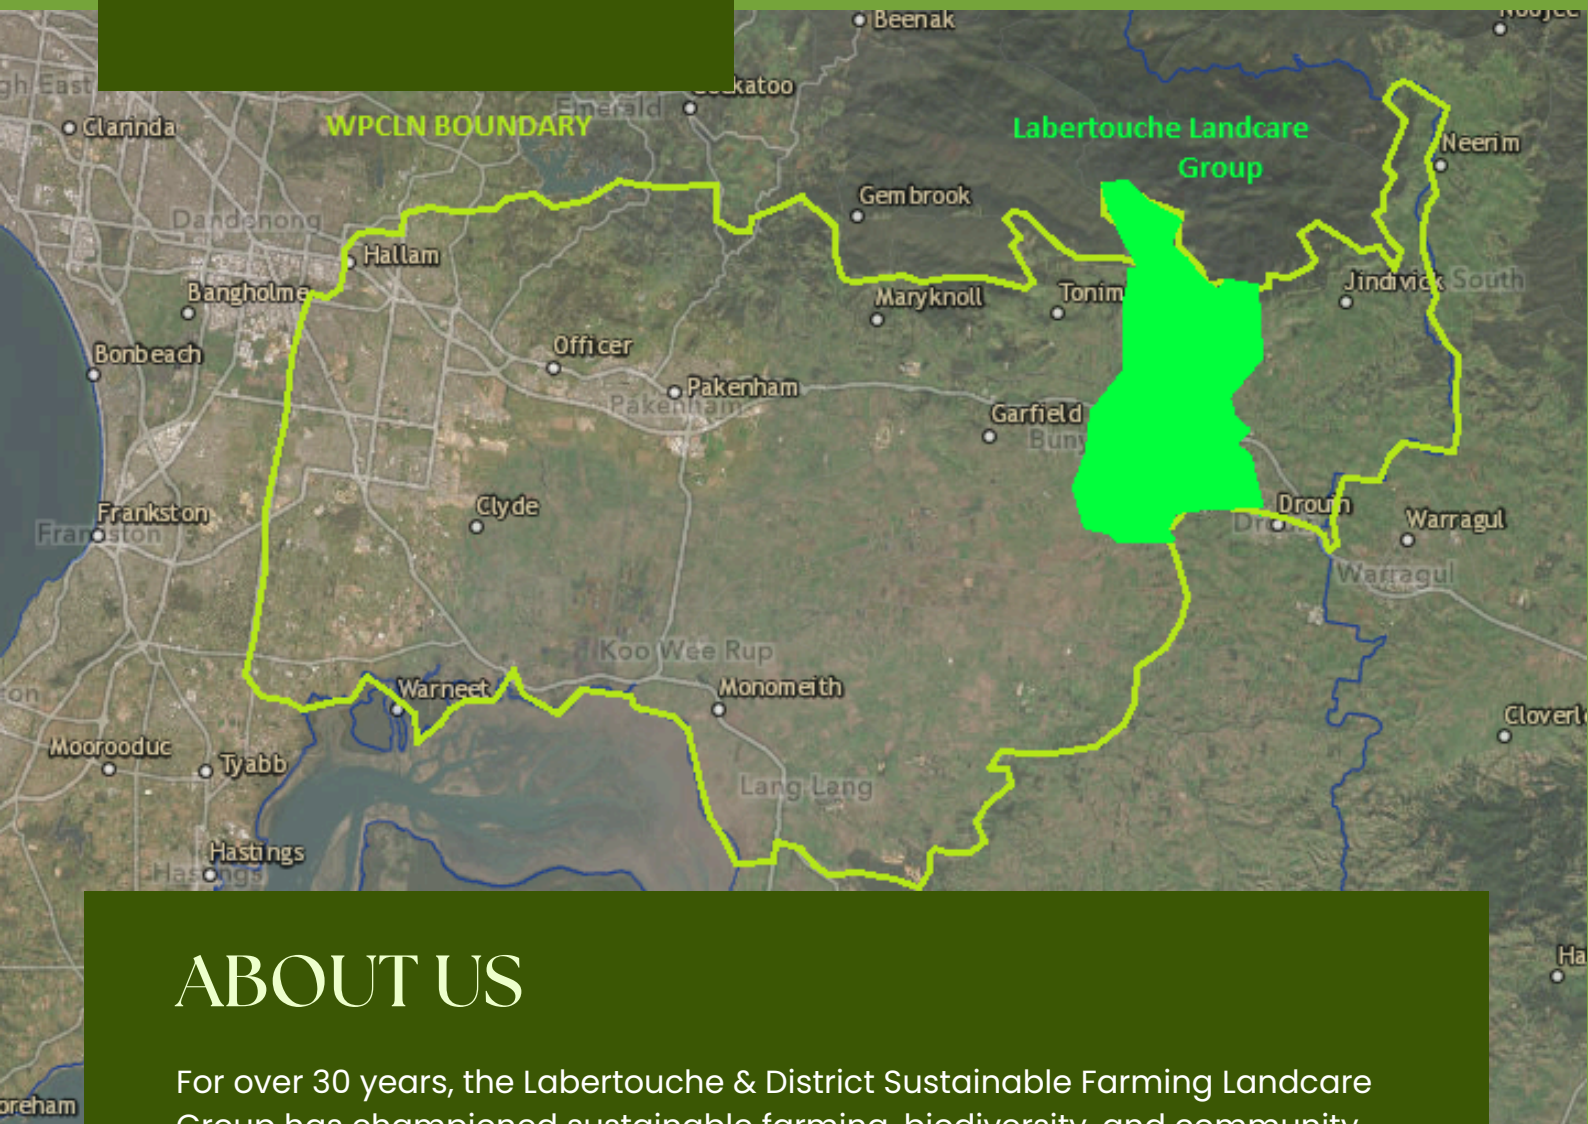

Western Port Catchment
Landcare Network Member

LABERTOUCHE & DISTRICT

LANDCARE

LABERTOUCHE - LONGWARRY
RIPPLEBROOK

L.I.F.E.

We're caring for biodiversity by championing integrated, community-led sustainable land management.

Landcare Is For Everyone

Our goal is to strengthen local sustainability efforts by building community capacity to implement best practice in weed and pest control, and farming practices.

ABOUT US

For over 30 years, the Labertouche & District Sustainable Farming Landcare Group has championed sustainable farming, biodiversity, and community education across the Labertouche and Longwarry North Districts.

Our group works closely with Western Port Catchment Landcare Network and State-wide pest control organisations to promote environmental awareness and better land management practices. Since 1999, our group has completed more than 102 projects across private properties, and we maintain a vested interest in the protection and maintenance of nearby public reserves.

Our group was originally established by local landowners who wanted to protect native vegetation and implement better farming practices. Over time we have evolved to meet landowner needs and environmental challenges.