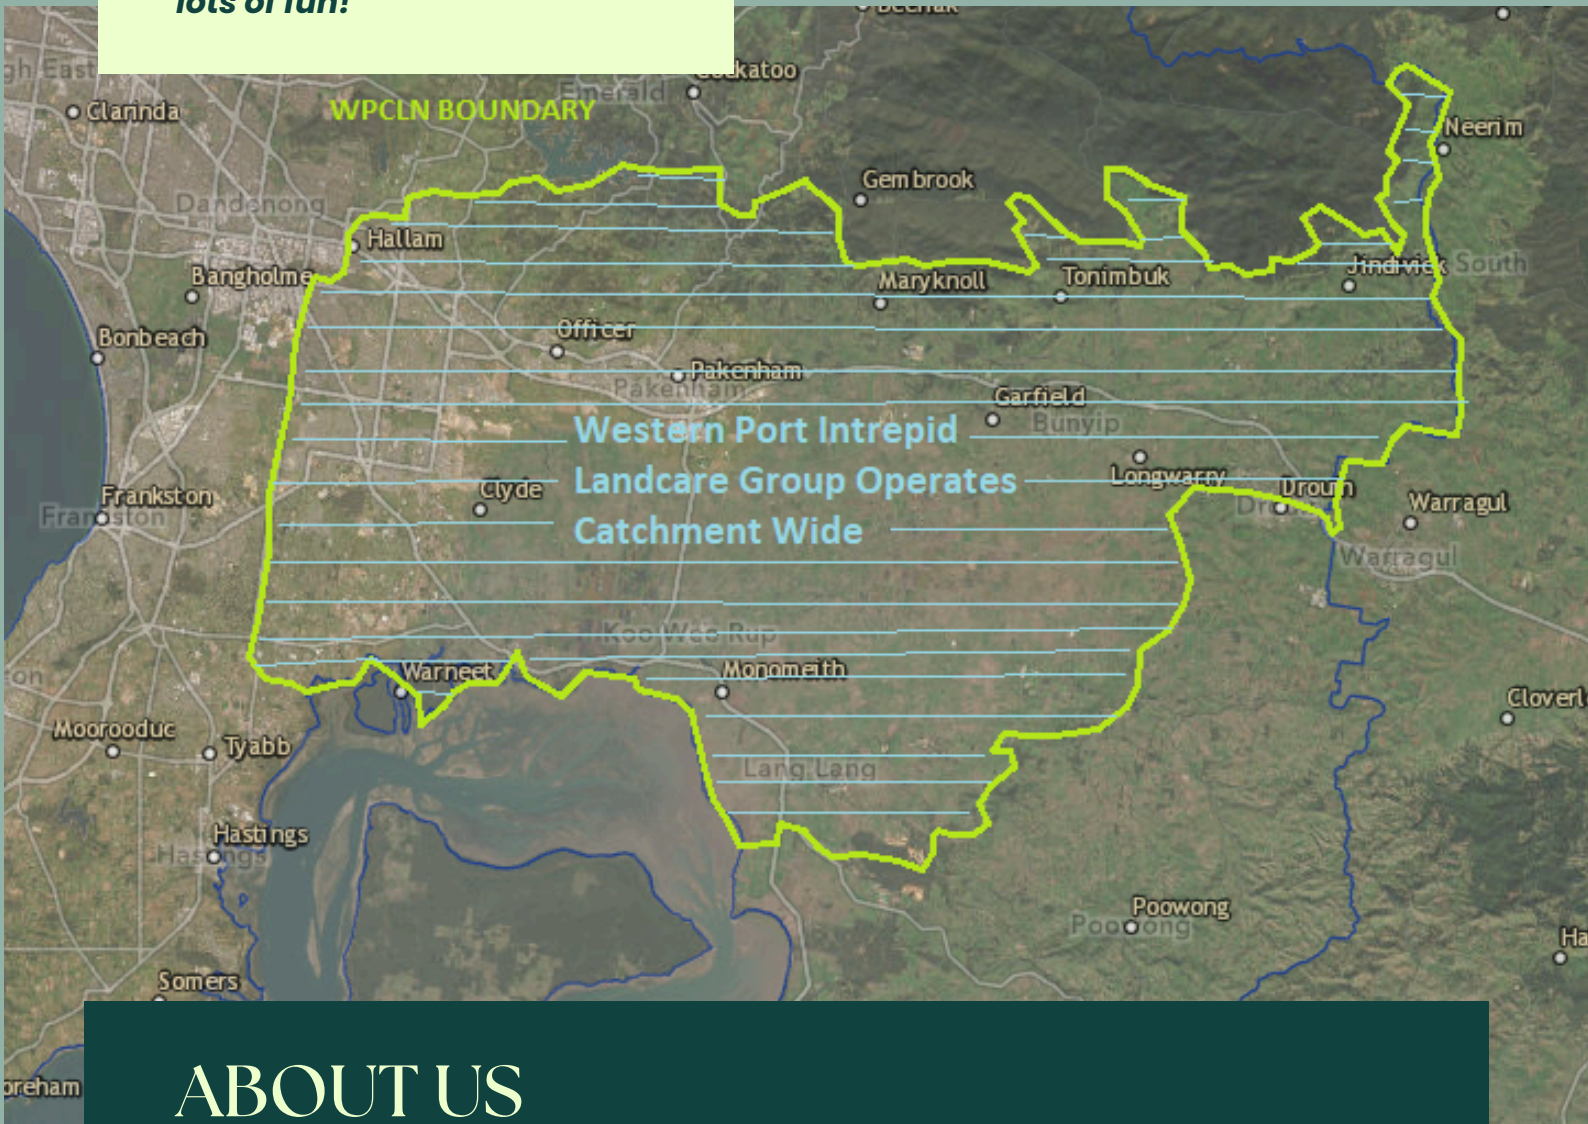

Western Port Catchment  
Landcare Network Member

# WESTERN PORT INTREPID LANDCARE

## ABOUT US

We're based at the Windana Maryknoll Therapeutic Community and are a longstanding member of the Western Port Catchment Landcare Network. Windana supports individuals facing a broad range of psycho-social challenges, and uses a "community as method" rehabilitation model.

The Western Port Intrepid Landcare approach connects volunteers with nature through hands-on environmental work paired with outdoor recreational activities - leading to rehabilitation and restoration for all involved.